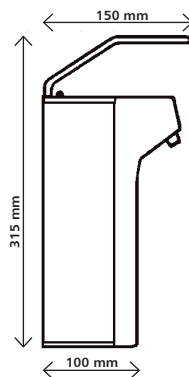

### D 10 K |

**Dosage pump**

plastic pump for soaps, disinfectants and lotions, dosage adjustment 0,7ml / 1,0ml / 1,5ml / stroke, dishwasher-proof, **for Eurobottle with 32 - 60 mm bottleneck diameter**

### D 10 I | new

**Dosage pump**

plastic pump for soaps, disinfectants and lotions, dosage adjustment 0,7ml / 1,0ml / 1,5ml / stroke, dishwasher-proof, **for Eurobottle with 22 - 60 mm bottleneck diameter**