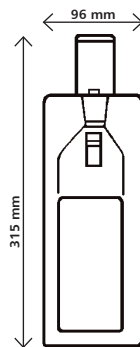

# D 10 K | D 10 I

### D 10 K |

**Dosage pump**

plastic pump for soaps, disinfectants and lotions, dosage adjustment 0,7ml / 1,0ml / 1,5ml / stroke, dishwasher-proof, **for Eurobottle with 32 - 60 mm bottleneck diameter**

### D 10 I | new

**Dosage pump**

plastic pump for soaps, disinfectants and lotions, dosage adjustment 0,7ml / 1,0ml / 1,5ml / stroke, dishwasher-proof, **for Eurobottle with 22 - 60 mm bottleneck diameter**